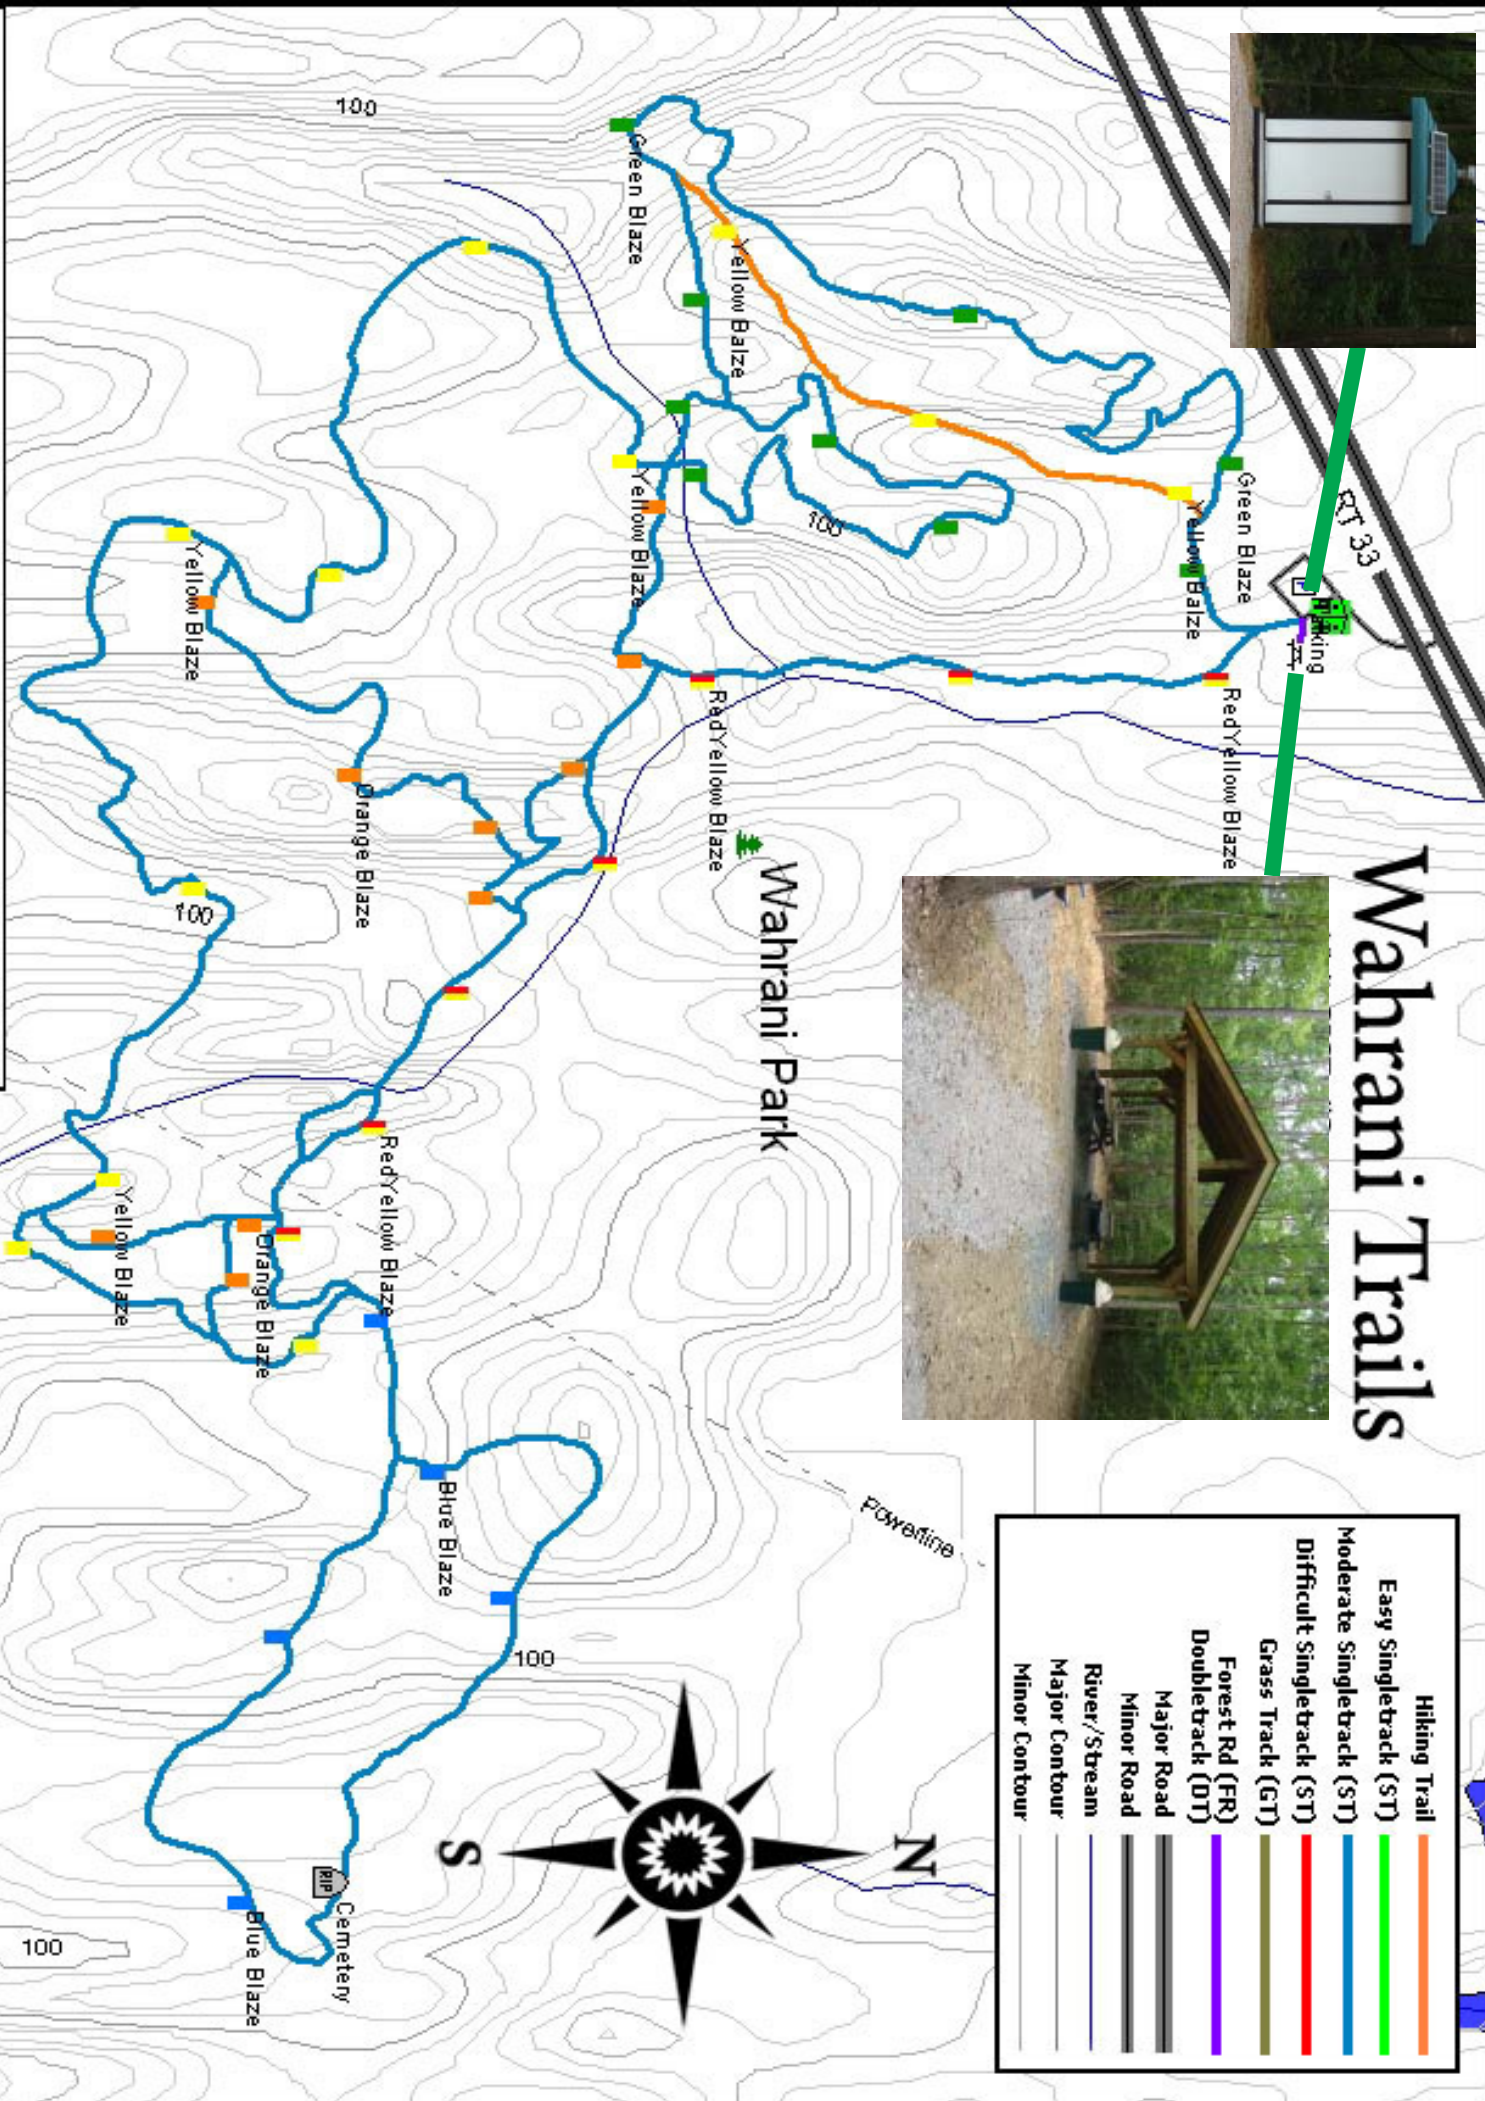

Wahrani Trails

Hiking Trail	Orange line
Easy Singletrack (ST)	Green line
Moderate Singletrack (ST)	Blue line
Difficult Singletrack (ST)	Red line
Grass Track (GT)	Olive line
Forest Rd (FR)	Purple line
Doubletrack (DT)	Dark blue line
Major Road	Grey line
Minor Road	Black line
River/Stream	Light blue line
Major Contour	Thick grey line
Minor Contour	Thin grey line

Copyright 2008 Switchback Trails LLC
 NED and Hydro courtesy of USGS.gov