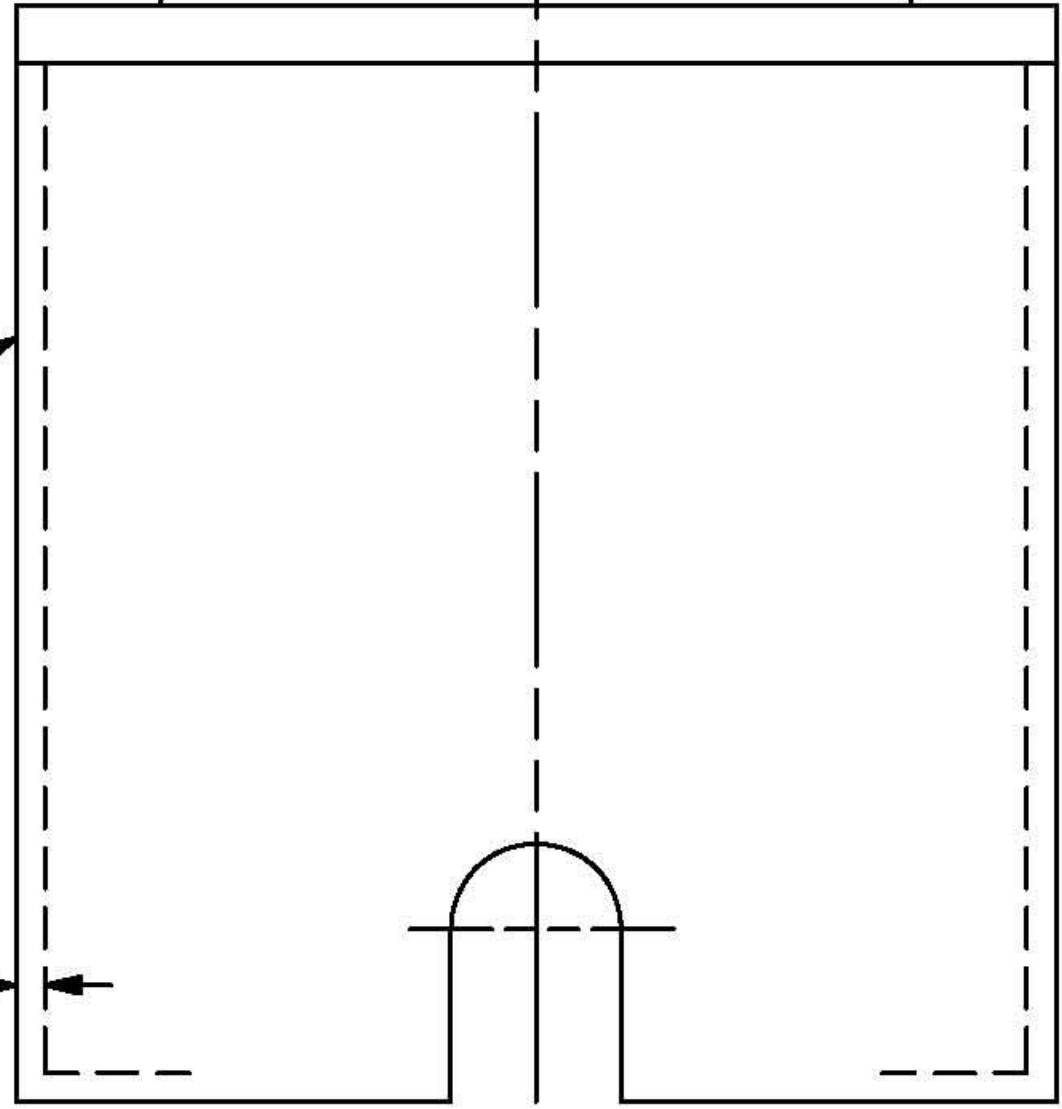

LID COVER
 FORD METER BOX CO., INC.
 MODEL C3-T OR EQUAL
 PRE-DRILLED TO ACCEPT
 RADIO READ HEAD

METER BOX
 MID-STATE PLASTICS, INC.
 MS1818-13 OR EQUAL

0.550" NOM.

18"

18"

REVISIONS

PLASTIC DOMESTIC METER BOX - 5/8" METER

DRAWING NO.

230