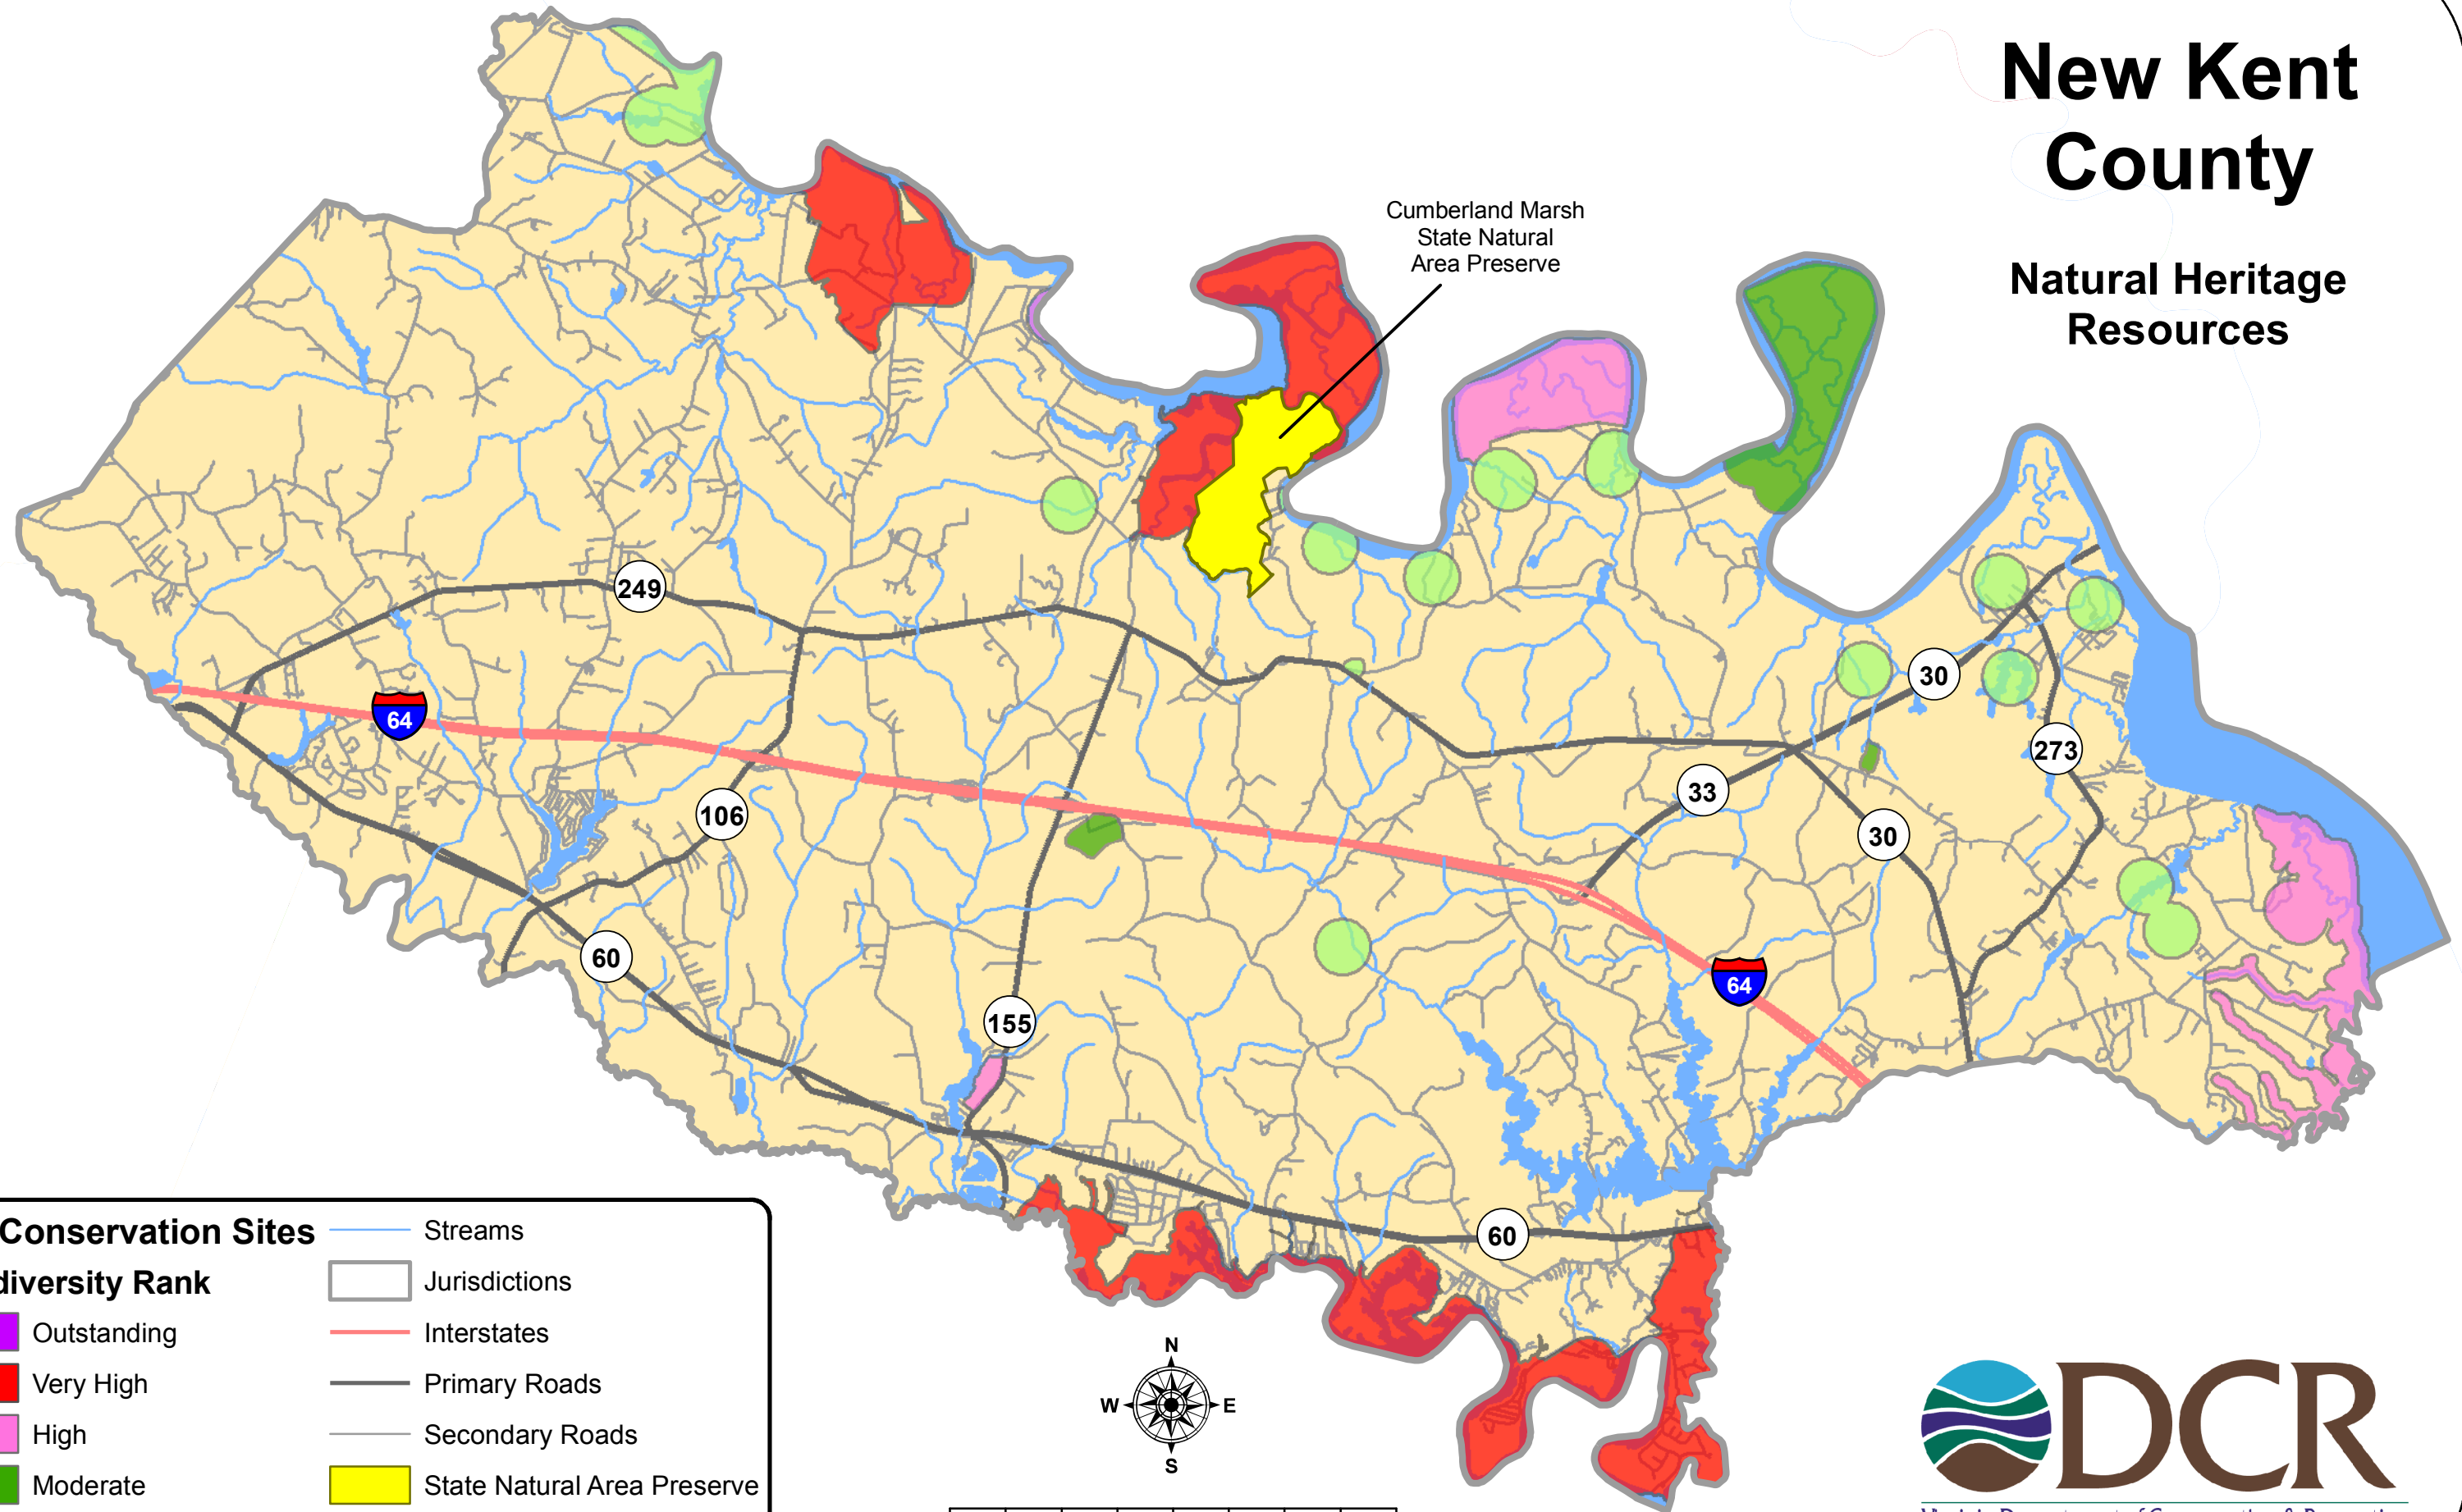

New Kent County

Natural Heritage Resources

NH Conservation Sites	Streams
Biodiversity Rank	Jurisdictions
Outstanding	Interstates
Very High	Primary Roads
High	Secondary Roads
Moderate	State Natural Area Preserve
General Interest	

Map Date: 2/23/11