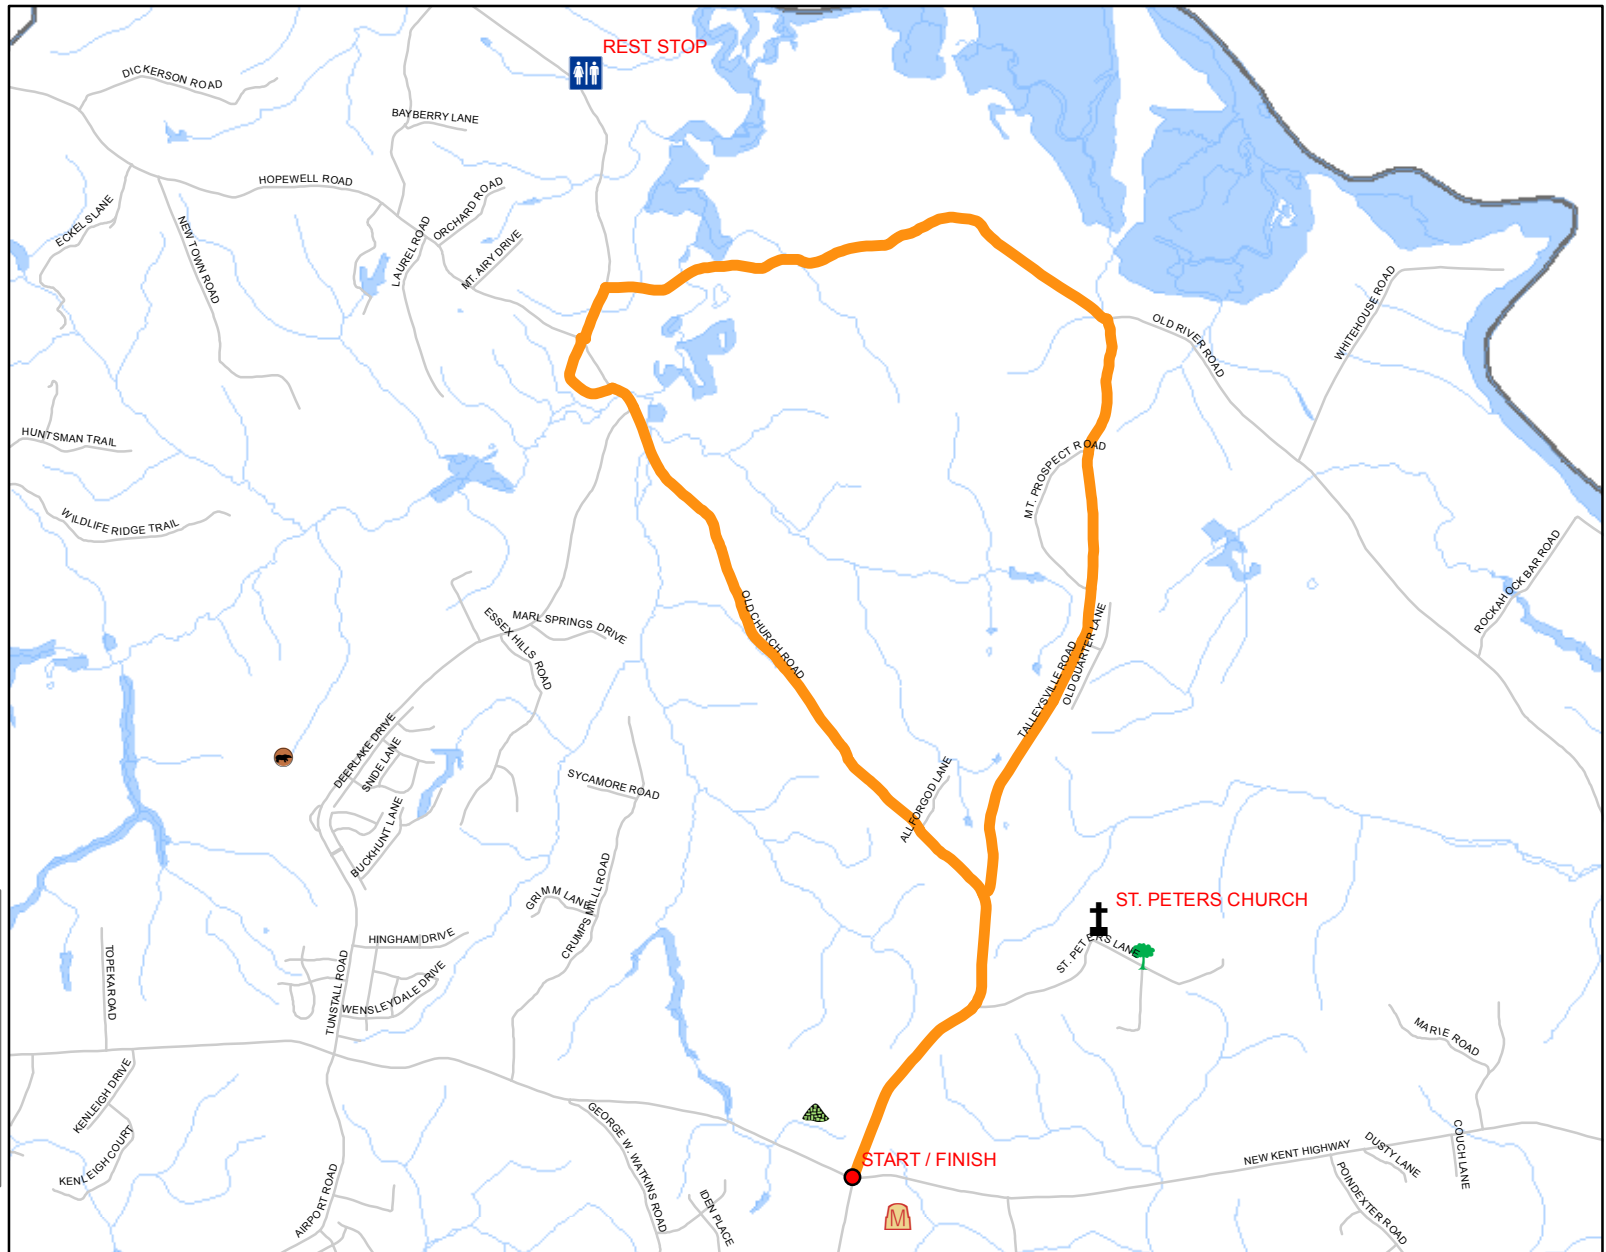

FAMILY FUN RIDE BICYCLE ROUTE

GEOGRAPHIC INFORMATION SYSTEMS

LEGEND

FAMILY FUN RIDE

NAME

REST STOP

ST. PETERS CHURCH

START / FINISH

Amy's Garden Organic Farm

Bloomers Flower Farm

Farmers Market

Farms of New Kent Vineyard

Lacy's Sheep and Goat

Patty's Plants

ROADS

Harvest Festival Bicycle Route Family Fun Ride			
Follow	Distance (miles)	To	Action
Rt 609 N	1.39	Rt 606 N (Old Church Road)	Bear Left
Rt 606 N	3.35	Rt 608 E (Old River Road)	Turn Right
		Be Careful Crossing RR Tracks	
Rt 608 E	2.33	Rt 609 S (Talleysville Road)	Turn Right
		Be Careful Crossing RR Tracks	
Rt 609 S	2.56	Rt 609 S (Old Church Road)	Turn Left
Rt 609 S	1.39	Rt 106/609	END
TOTAL	11.02