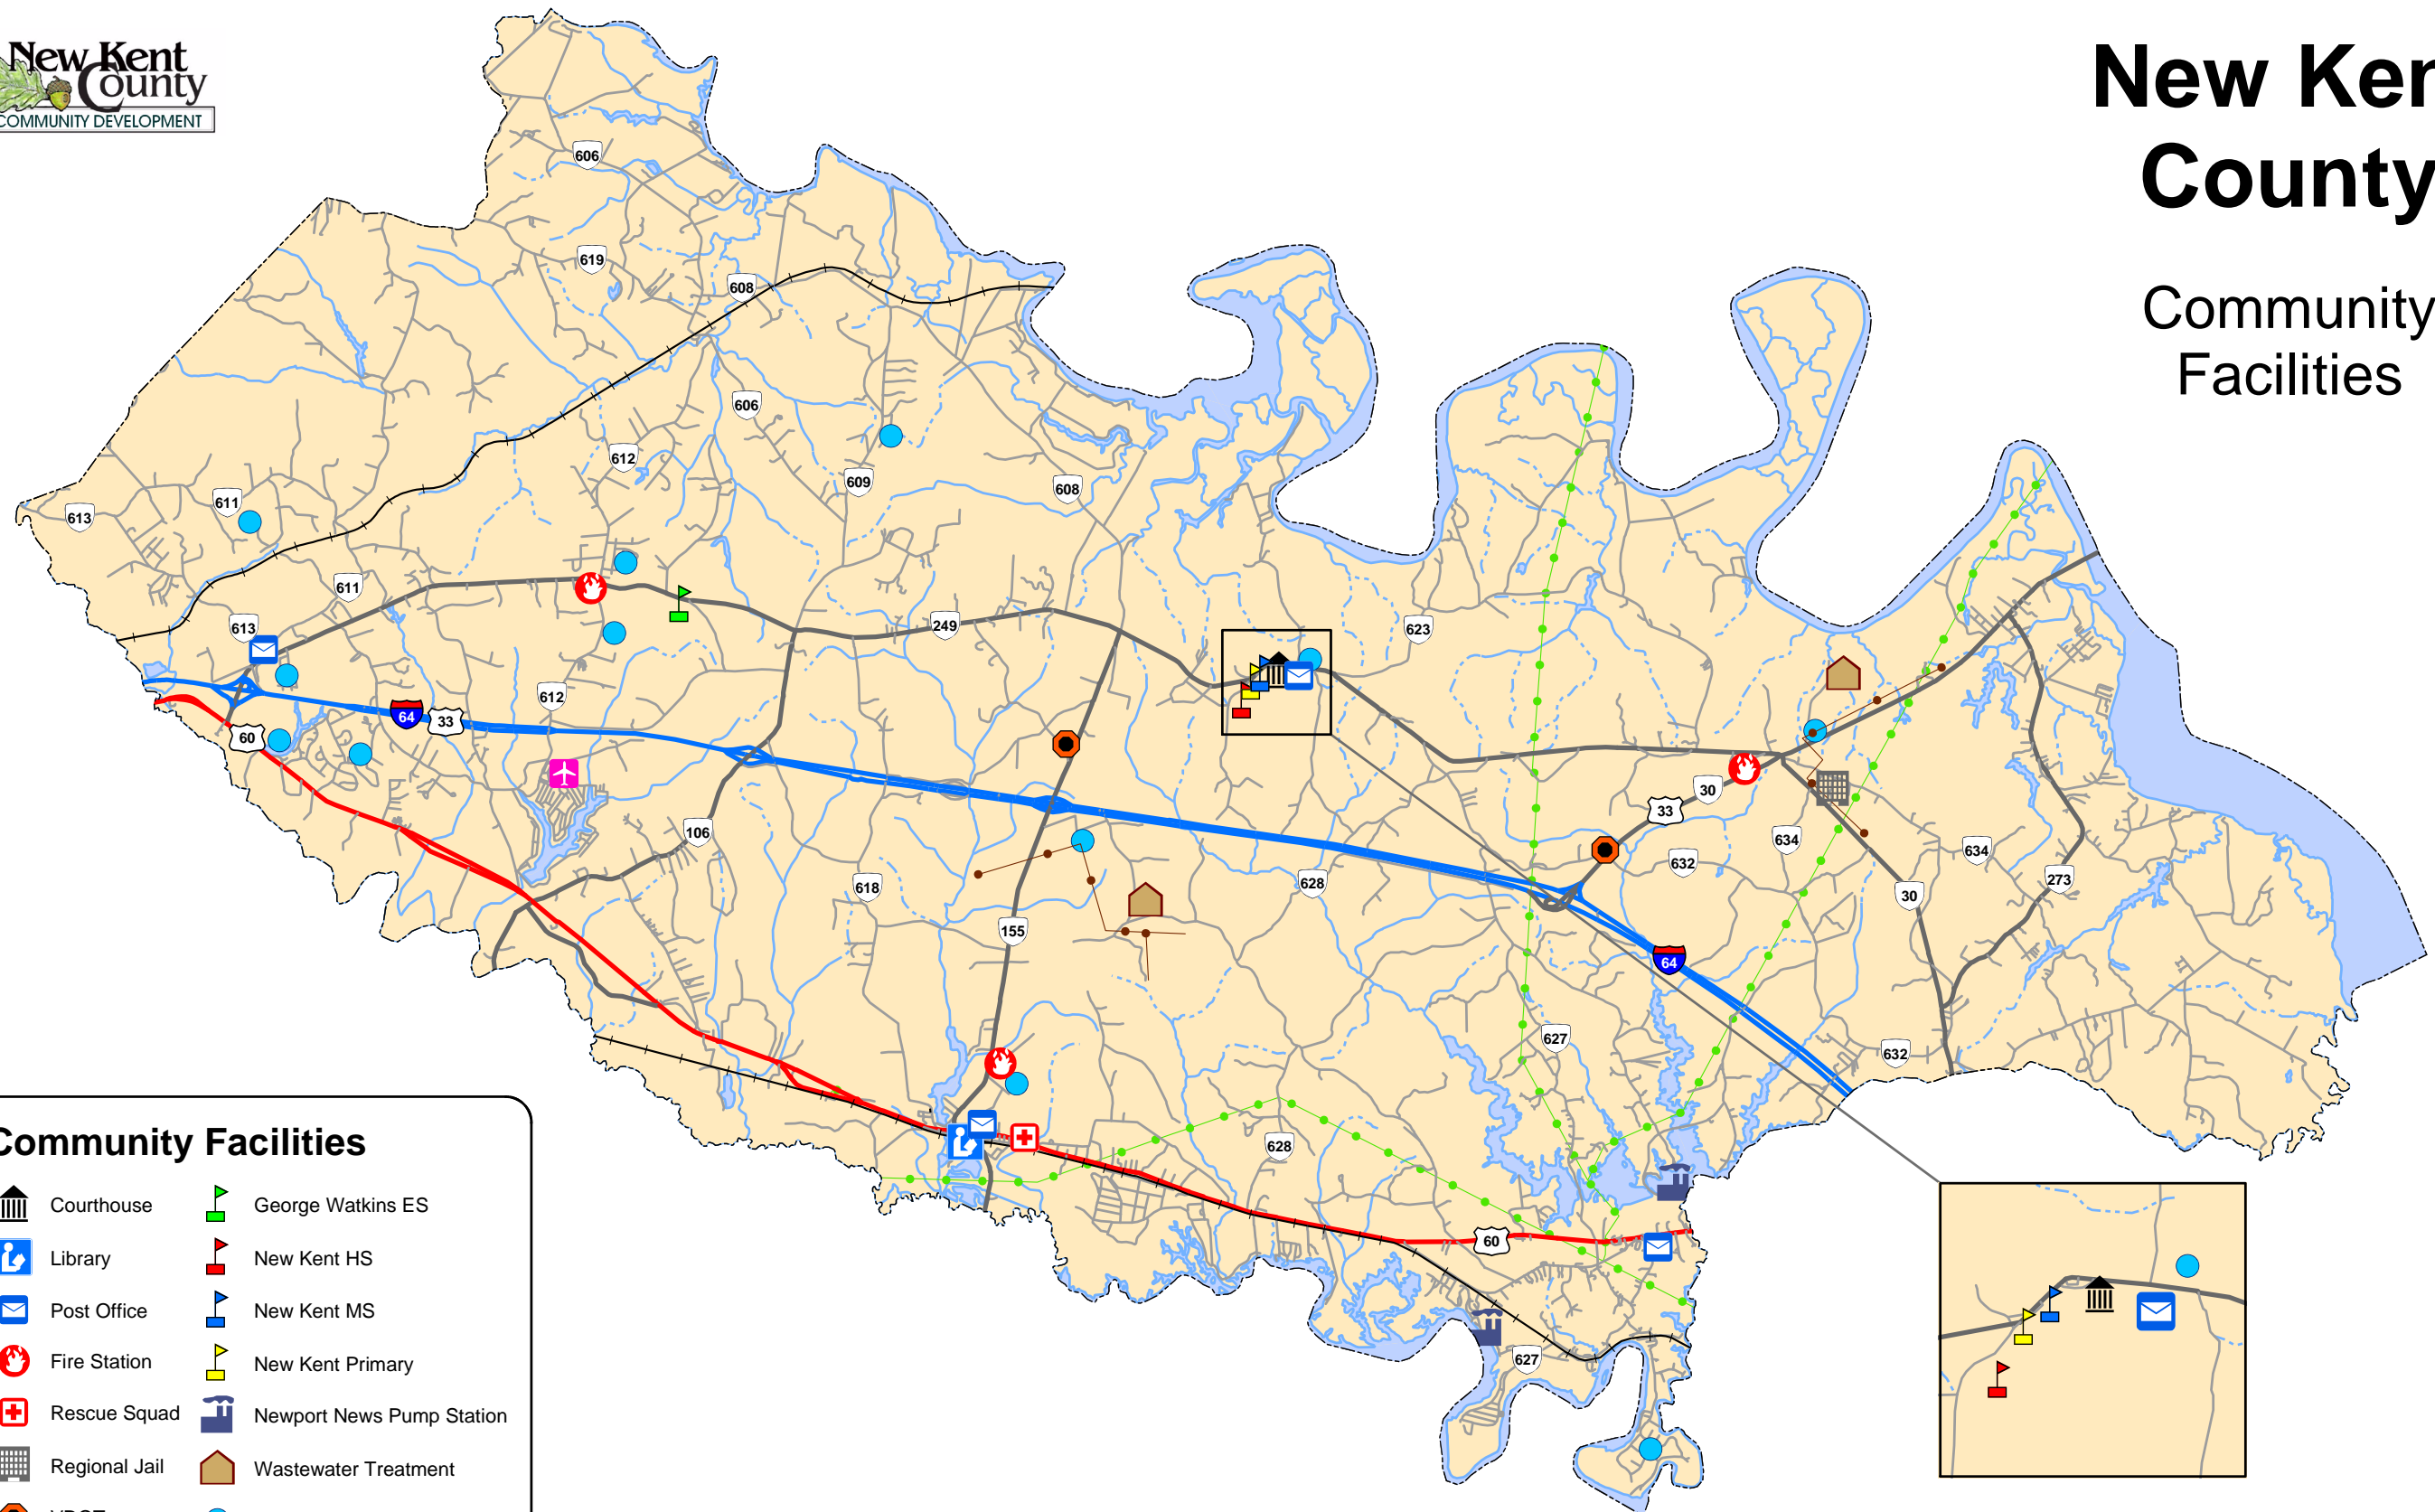

New Kent County

Community Facilities

Community Facilities

Courthouse	George Watkins ES
Library	New Kent HS
Post Office	New Kent MS
Fire Station	New Kent Primary
Rescue Squad	Newport News Pump Station
Regional Jail	Wastewater Treatment
VDOT	Water System
Airport	Sewer-Force Main

Courthouse Area