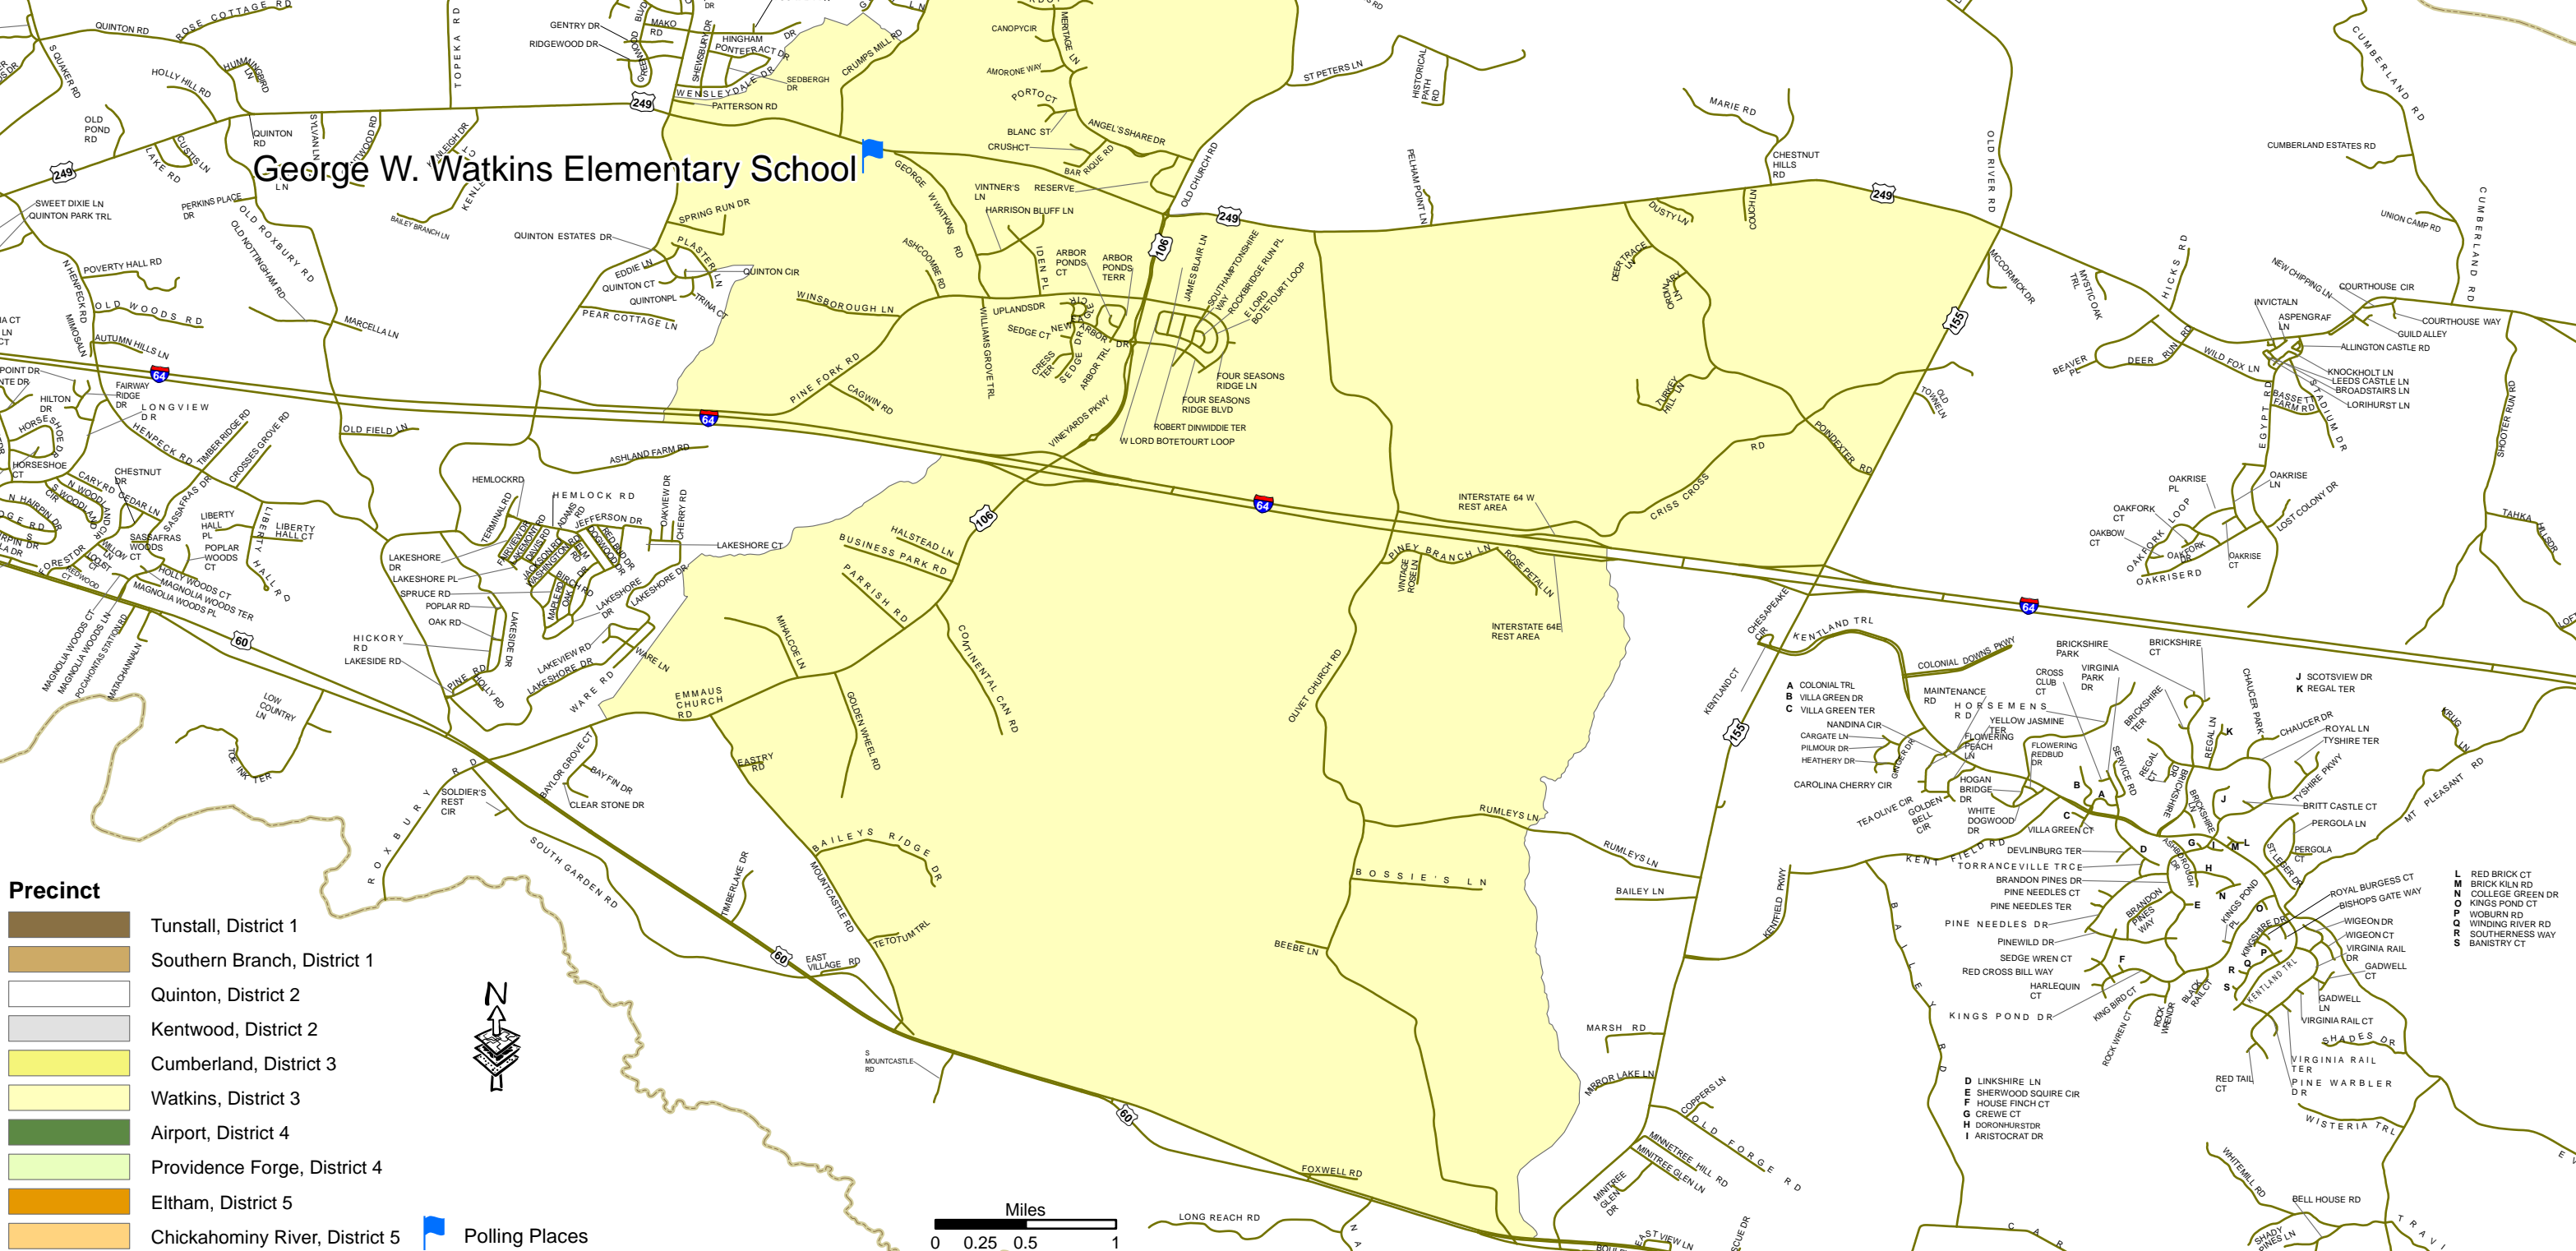

WATKINS PRECINCT

Created by the New Kent GIS Office: 8/5/2011

George W. Watkins Elementary School

- Precinct**
- Tunstall, District 1
 - Southern Branch, District 1
 - Quinton, District 2
 - Kentwood, District 2
 - Cumberland, District 3
 - Watkins, District 3
 - Airport, District 4
 - Providence Forge, District 4
 - Eltham, District 5
 - Chickahominy River, District 5
 - Polling Places